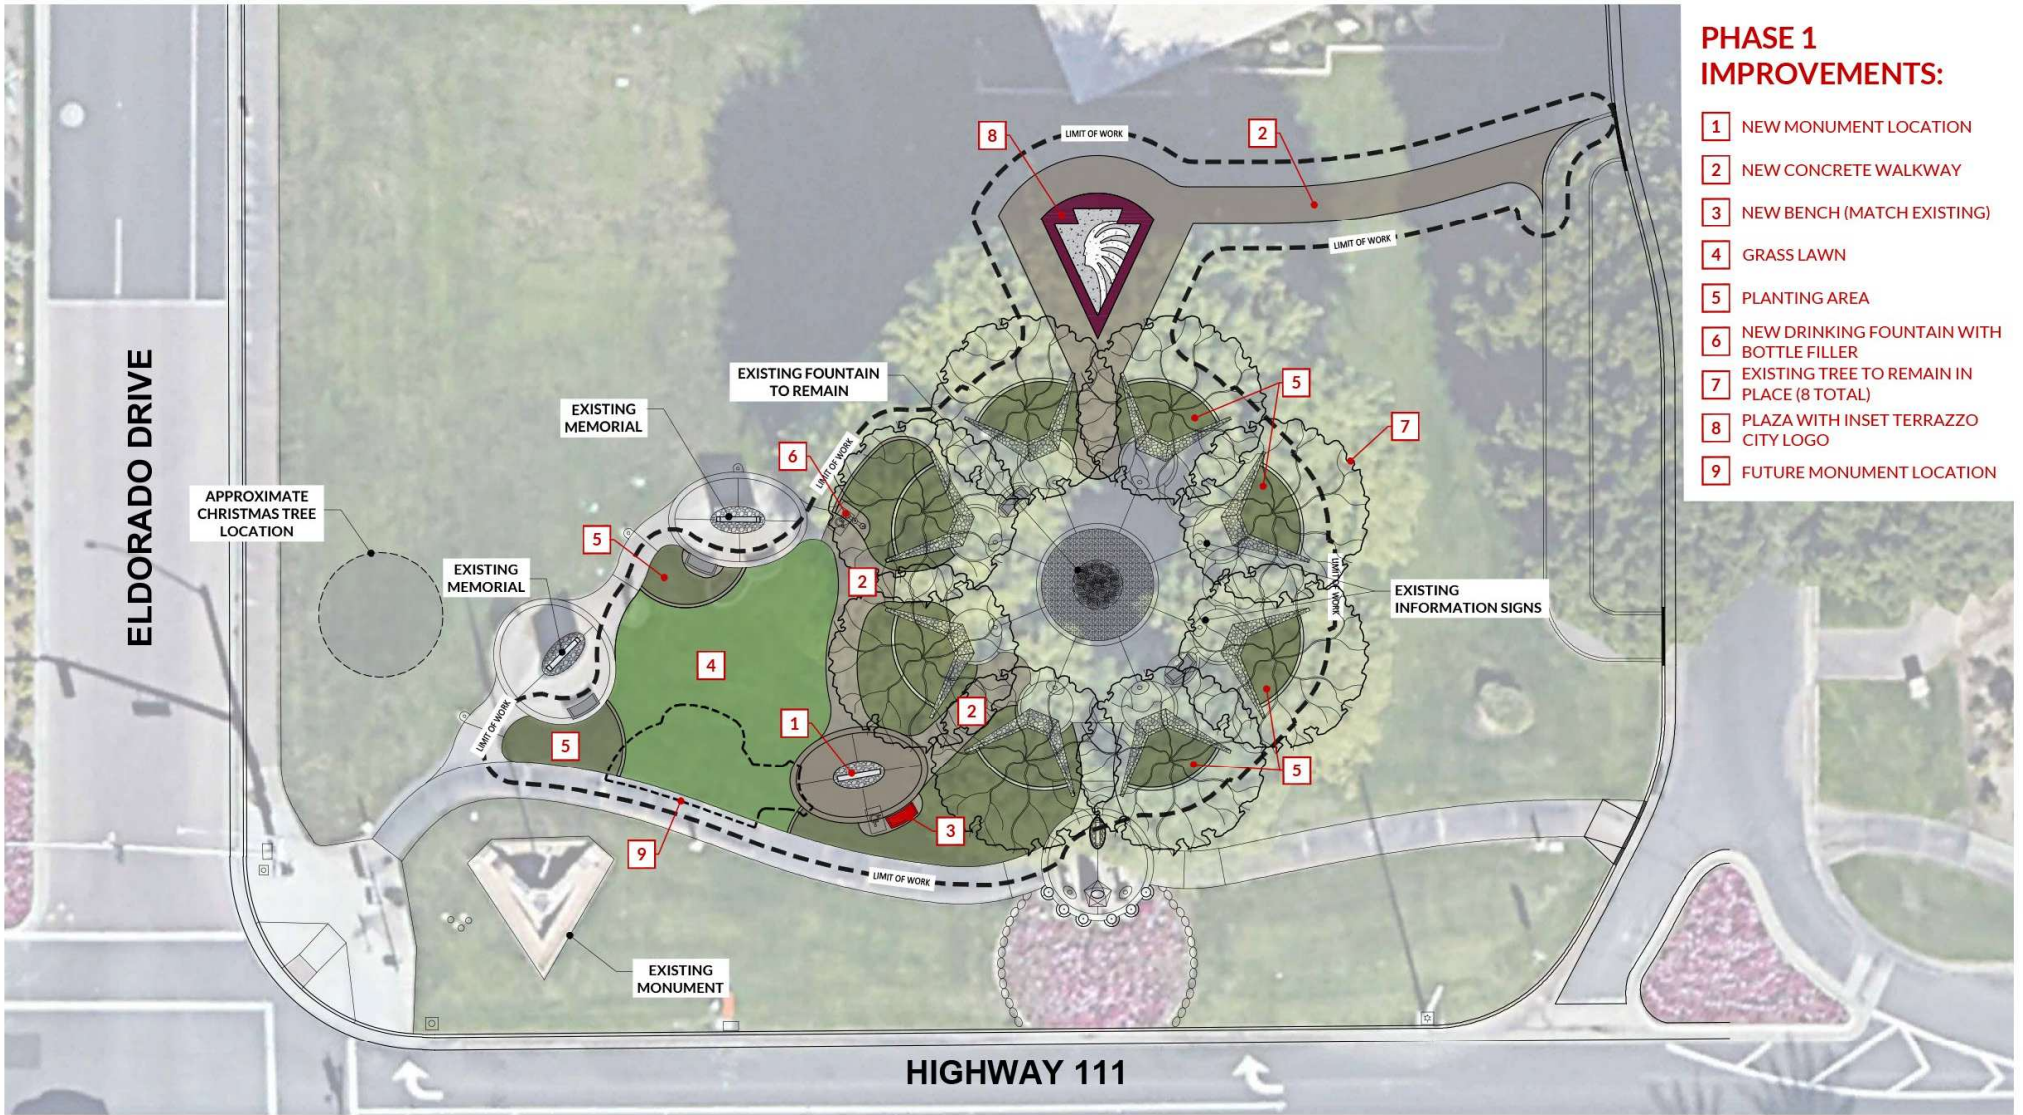

# ATTACHMENT #1

## PHASE 1 IMPROVEMENTS:

- 1 NEW MONUMENT LOCATION
- 2 NEW CONCRETE WALKWAY
- 3 NEW BENCH (MATCH EXISTING)
- 4 GRASS LAWN
- 5 PLANTING AREA
- 6 NEW DRINKING FOUNTAIN WITH BOTTLE FILLER
- 7 EXISTING TREE TO REMAIN IN PLACE (8 TOTAL)
- 8 PLAZA WITH INSET TERRAZZO CITY LOGO
- 9 FUTURE MONUMENT LOCATION

CONCEPTUAL LANDSCAPE PLAN: PHASE 1

# EISENHOWER MEMORIAL EXPANSION

CITY OF INDIAN WELLS

Date: December 29, 2025