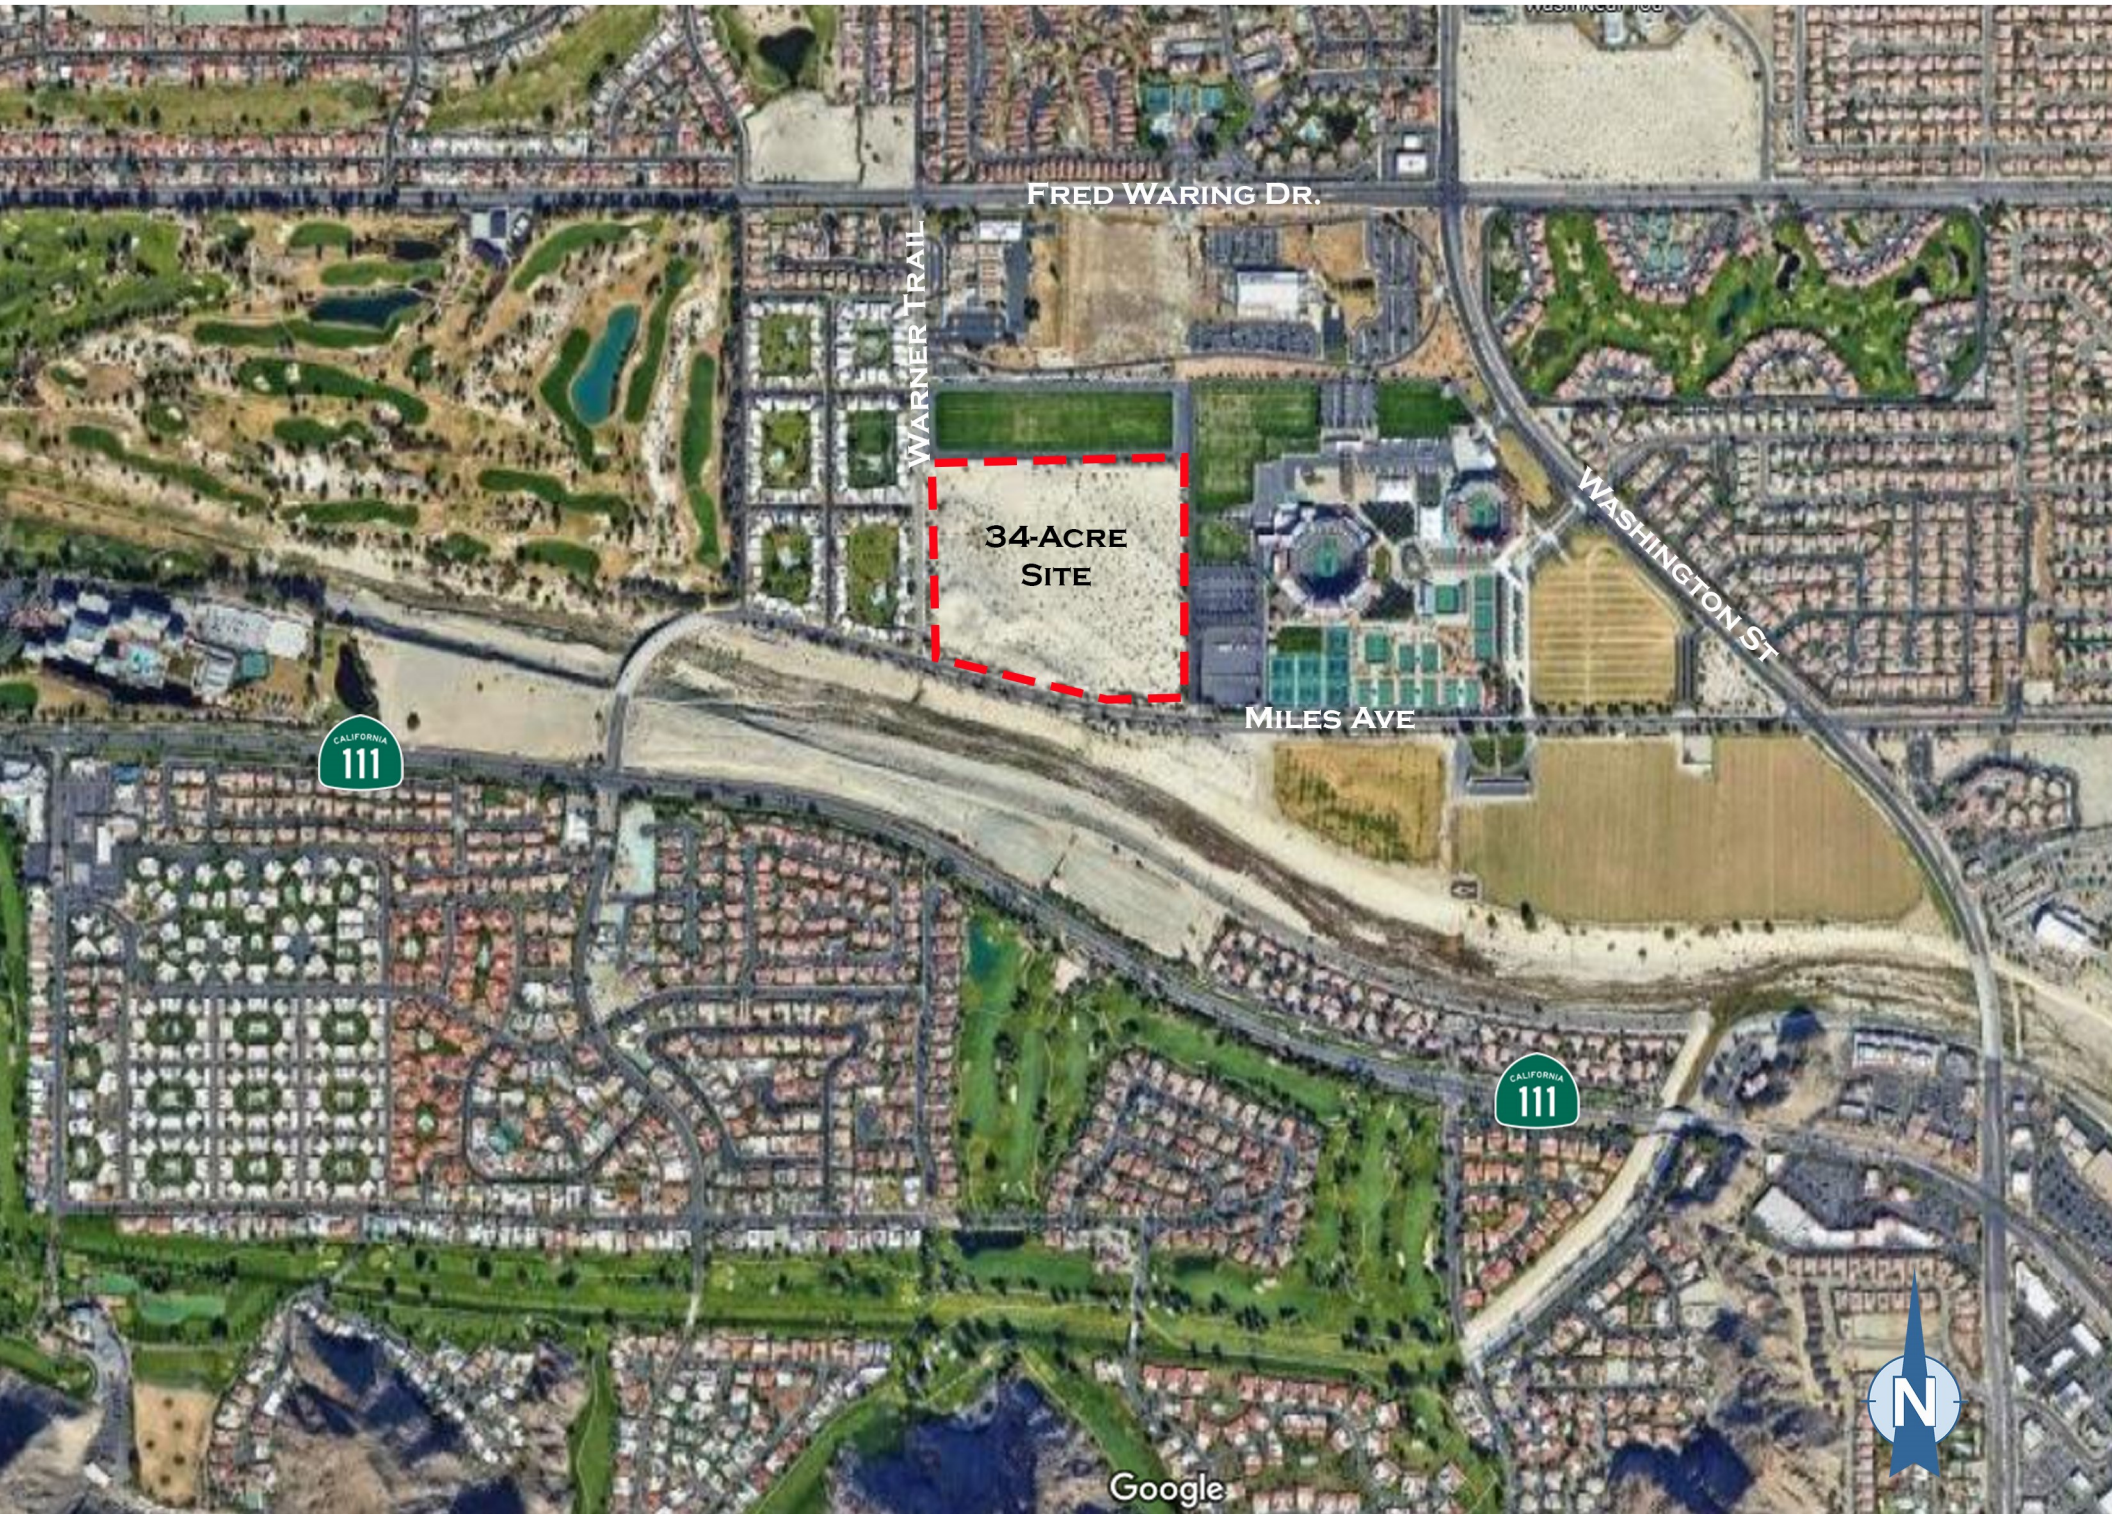

VICINITY MAP

FRED WARING DR.

WARNER TRAIL

34-ACRE
SITE

MILES AVE

WASHINGTON ST